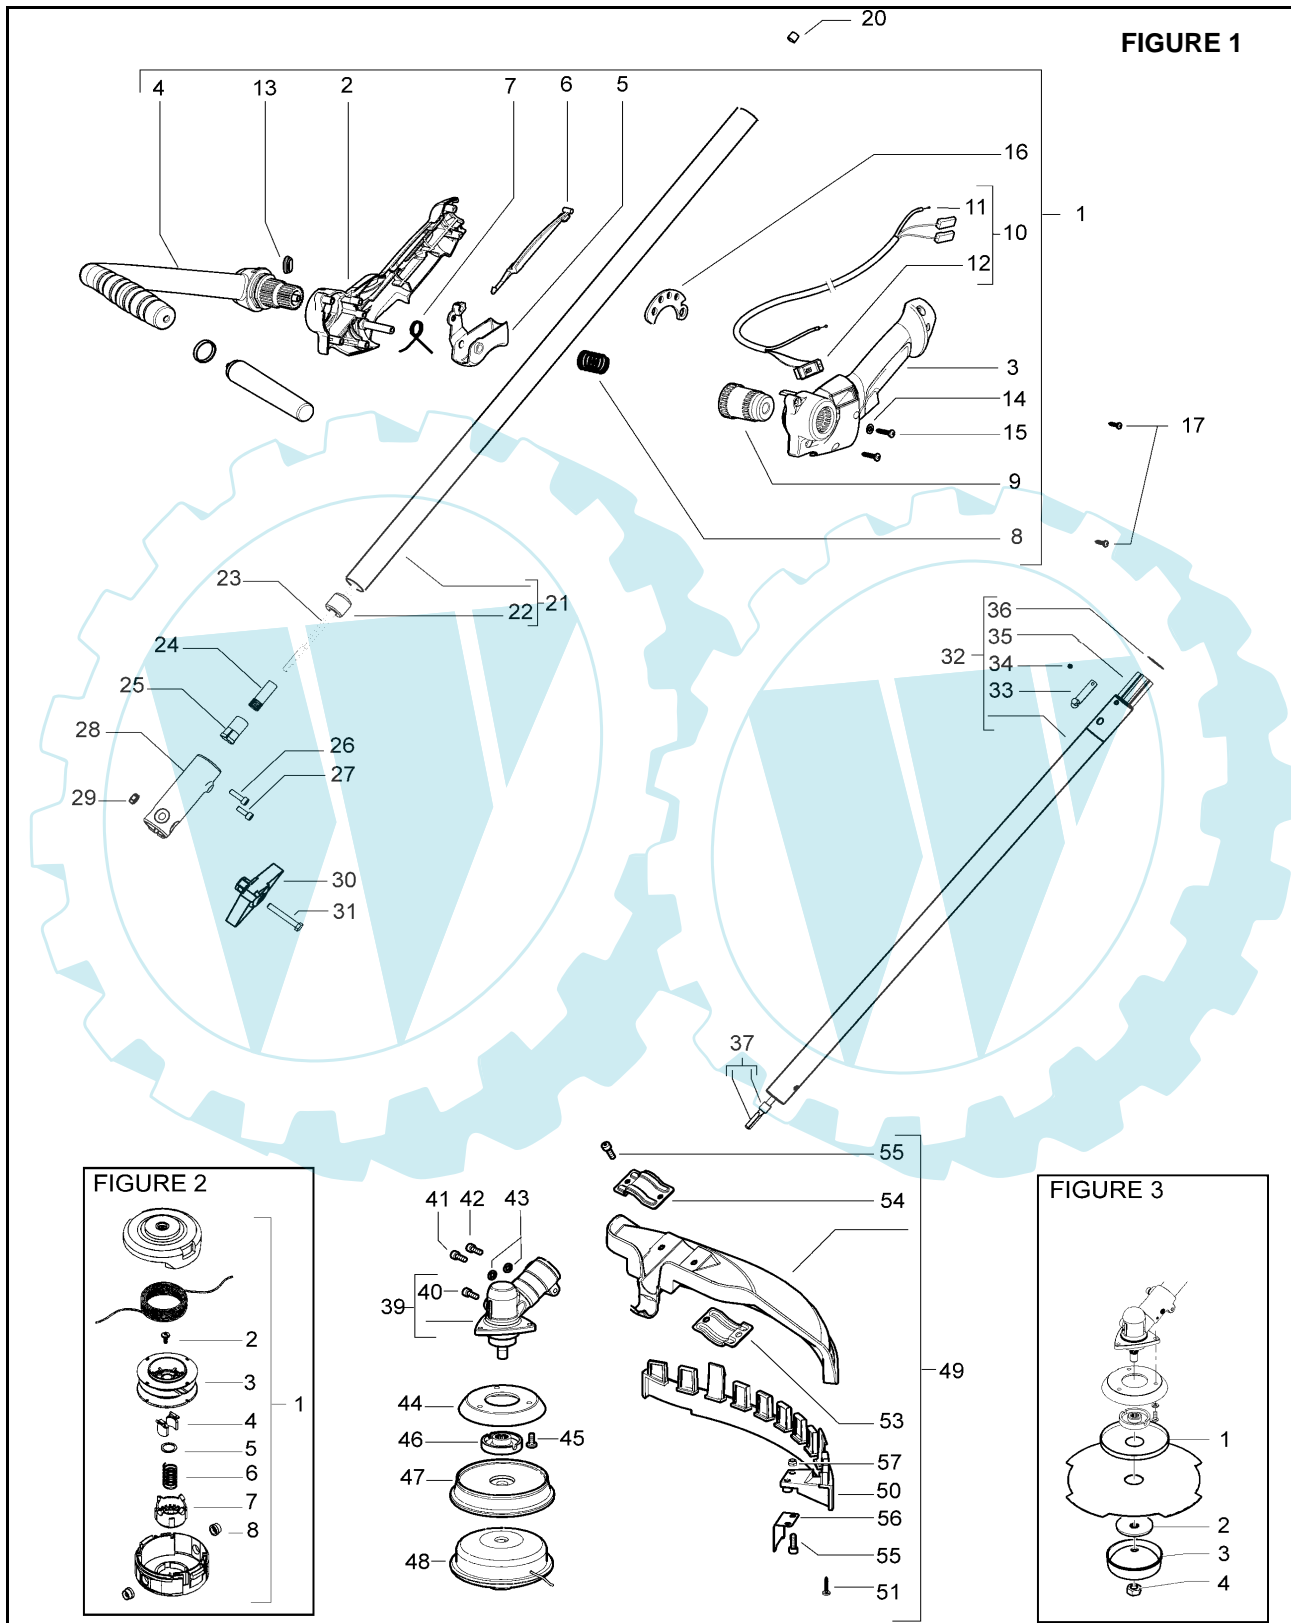

 **The Electrolux Group. The world's No.1 choice.**

Item	P/N McC	P/N ELX	Qty	DESCRIPTION	Item	P/N McC	P/N ELX	Qty	DESCRIPTION
FIGURE 1					FIGURE 2				
1	242861	538242861	1	handle ass'y	B 49	249155	538249155	1	guard ass'y
2	• 242862	538242862	1	rear handle (right half)	B 50	• 242644	538242644	1	guard extension
3	• 242863	538242863	1	rear handle (left half)	51	• 240862	538240862	1	screw M5x14
C 4	• 242864	538242864	1	front handle	53	• 242752	538242752	1	lower clamp
5	• 242865	538242865	1	throttle trigger	54	• 242629	538242629	1	upper clamp
6	• 242866	538242866	1	safety lever	55	• 227563	538227563	4	screw M5x16
7	• 242868	538242868	1	trigger spring	56	• 241973	538241973	1	line cutter
8	• 242869	538242869	1	front handle lock spring	57	• 229208	538229208	2	nut
C 9	• 242870	538242870	1	front handle button	FIGURE 3				
C 10	• 242872	538242872	1	wires ass'y	A 1	538249346	538249346	1	string head
C 11	•• 242910	538242910	1	wire	2	• 249374	538249374	1	set screw
C 12	•• 242439	538242910	1	switch	C 3	• 249375	538249375	1	reel
13	• 242648	538242648	1	cap	C 4	• 249376	538249376	2	ratchet
14	• 235248	538235248	1	washer	C 5	• 249377	538249377	1	washer
15	• 240862	538240862	7	screw	C 6	• 249378	538249378	1	return spring
16	• 242873	538242873	1	harness ring	C 7	• 249379	538249379	1	button
17	229632	538229632	2	screw	C 8	• 249380	538249380	2	eyelet
C 18	242871	538242871	1	barrier	FIGURE 3				
19	242931	538242931	1	barrier ring	B 1	241155	538241155	1	flange
20	243290	538243290	1	shaft retainer ring	A 2	241006	538241006	1	plate blade
21	• 243156	538243156	1	upper shaft ass'y	A 3	236596	538236596	1	cup
22	228192	538228192	3	bushing ass'y	A 4	240481	538240481	1	nut
23	243178	538243178	1	shaft	FIGURE 3				
24	11248	538011248	1	bushing	FIGURE 3				
25	11249	538011249	1	shaft joint	FIGURE 3				
26	229077	538229077	1	screw M5x18	FIGURE 3				
27	236381	538236381	1	screw M5x10	FIGURE 3				
28	243180	538243180	1	joint	FIGURE 3				
29	235912	538235912	2	nut M6	FIGURE 3				
30	502203802	502203802	1	knob	FIGURE 3				
31	242146	538242146	1	screw M6x40	FIGURE 3				
32	249721	538249721	1	lower shaft ass'y	FIGURE 3				
33	• 243395	538243395	1	button	FIGURE 3				
34	• 243396	538243396	1	rivet	FIGURE 3				
35	• 243206	538243206	1	shaft sheat	FIGURE 3				
36	• 242831	538242831	2	shaft sheat retainer ring	FIGURE 3				
37	243211	538243211	1	transmission shaft+retainer	FIGURE 3				
39	242728	538242728	1	gear box	FIGURE 3				
40	• 240151	538240151	1	screw M8x10	FIGURE 3				
41	235802	538235802	1	screw 5x14	FIGURE 3				
42	235803	538235803	1	screw 5x25	FIGURE 3				
43	236529	538236529	2	split washer	FIGURE 3				
44	242729	538242729	1	flange adapter	FIGURE 3				
45	240688	538240688	3	screw M5 and washer	FIGURE 3				
A 46	242815	538242815	1	flange	FIGURE 3				
B 47	242823	538242823	1	spacer	FIGURE 3				
A 48		FIGURE 2	1	string head	FIGURE 3				